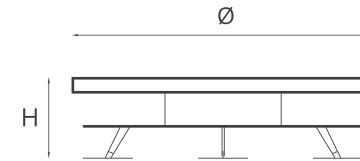

Wood fire pit for outdoor use.
Supplied with closing top, useful for isolating combustion residue.
Product supplied in an assembly kit, complete with assembly instructions.

Ercole teak wood

marble

XSmall Ø1200 H350 mm