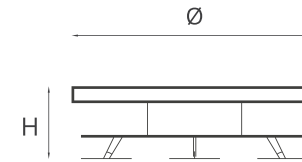

Wood fire pit for outdoor use.
Supplied with closing top, useful for isolating combustion residue.
Product supplied in an assembly kit, complete with assembly instructions.

Ercole teak wood

marble

XSmall Ø1200 H350 mm